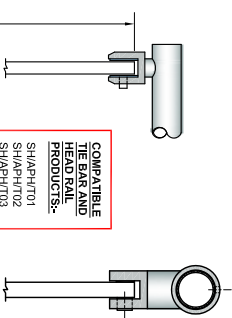

## VERTICAL SECTION THROUGH GLASS

(SCALE 1:5 (A4))

COMPATIBLE TIE BAR AND HEAD RAIL PRODUCTS:-  
 SHAPRH01  
 SHAPRH02  
 SHAPRH03  
 SHAPRH04  
 SHAPRH05  
 SHAPRH06  
 SHAPRH07  
 SHAPRH08  
 SHAPRH09  
 SHAPRH10  
 SHAPRH11  
 SHAPRH12  
 SHAPRH13