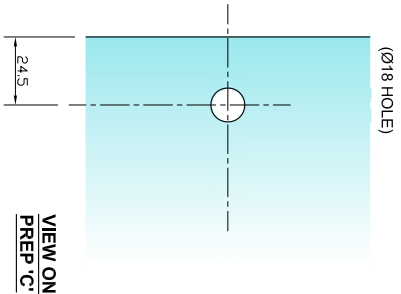

## VERTICAL SECTION THROUGH GLASS

(SCALE 1:5 (A4))

COMPATIBLE TIE BAR AND HEAD RAIL PRODUCTS:-  
 SHAPRH01  
 SHAPRH02  
 SHAPRH03  
 SHAPRH04  
 SHAPRH05  
 SHAPRH06  
 SHAPRH07  
 SHAPRH08  
 SHAPRH09  
 SHAPRH10  
 SHAPRH11  
 SHAPRH12  
 SHAPRH13

## EDGE 2 - EXAMPLE OPTIONS

(SCALE 1:5 (A4))