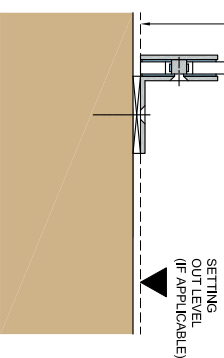

## VERTICAL SECTION THROUGH GLASS

(SCALE 1:5 (A4))

COMPATIBLE TIE BAR AND HEAD RAIL PRODUCTS:-  
 SHAPRH01  
 SHAPRH02  
 SHAPRH03  
 SHAPRH04  
 SHAPRH05  
 SHAPRH06  
 SHAPRH07  
 SHAPRH08  
 SHAPRH09  
 SHAPRH10  
 SHAPRH11  
 SHAPRH12  
 SHAPRH13

GLASS TO FLOOR FITTINGS OPTIONS:-  
 SHAPRH01  
 SHAPRH01

## EDGE 2 - EXAMPLE OPTIONS

(SCALE 1:5 (A4))

## EDGE 3 - EXAMPLE OPTIONS

(SCALE 1:5 (A4))