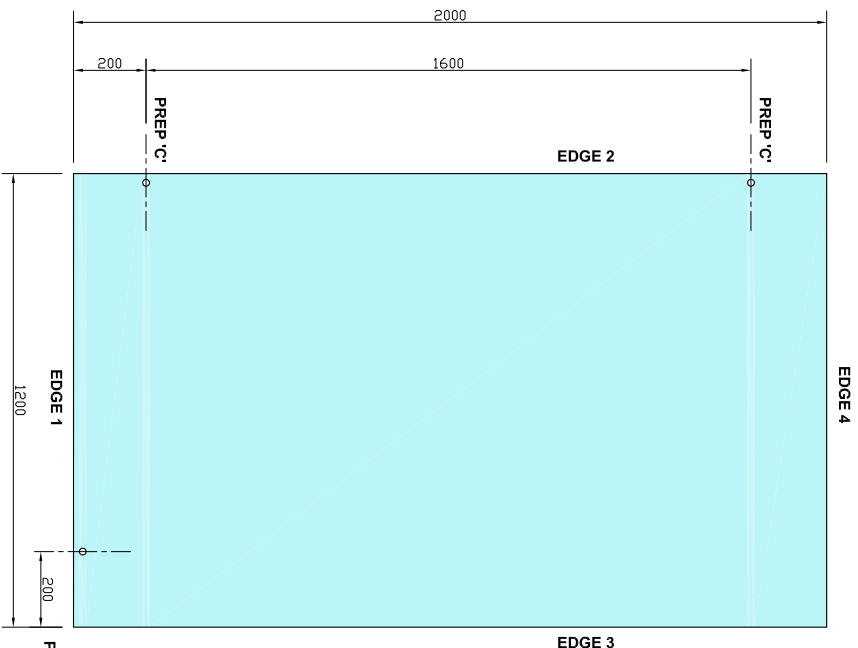

# FRAMELESS GLASS SOLUTIONS - FIXED / PARTITION GLASS

## VERTICAL SECTION THROUGH GLASS

(SCALE 1:5 (A4))

COMPATIBLE TIE BAR AND HEAD RAIL PRODUCTS:-  
 SHAPRH01  
 SHAPRH02  
 SHAPRH03  
 SHAPRH04  
 SHAPRH05  
 SHAPRH06  
 SHAPRH07  
 SHAPRH08  
 SHAPRH09  
 SHAPRH10  
 SHAPRH11  
 SHAPRH12  
 SHAPRH13

## EDGE 2 - EXAMPLE OPTIONS

(SCALE 1:5 (A4))